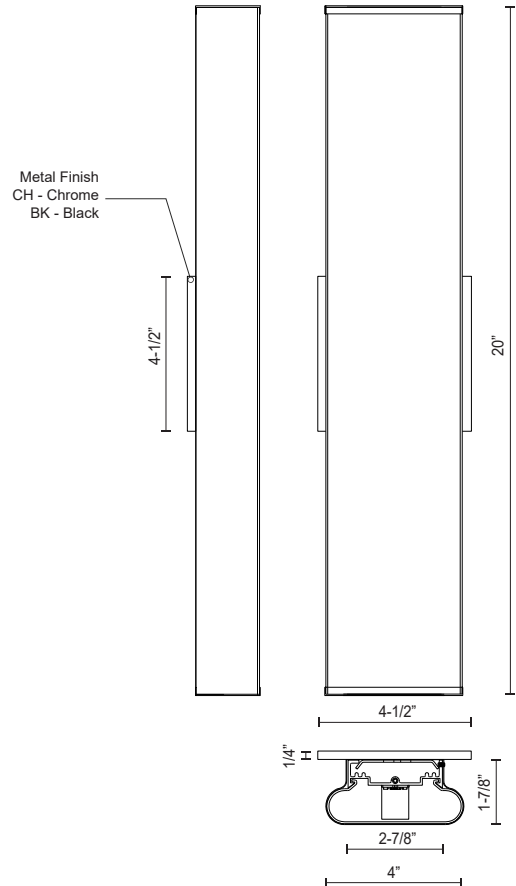

FERGUSON VL60220

VANITY

PROJECT

VL60220-BK
Black

VL60220-CH
Chrome

SPECIFICATION DETAILS

Fixture Dimensions	W20" x H4" x E1-7/8"
Light Source	AC LED Module
Wattage	22W
Total Lumens	1600lm
Delivered Lumens	BK-1226lm; CH-1270lm;
Voltage	120V
Color Temperature	3000K
CRI (Ra)	90CRI
Optional Color Temps	2700K - 5000K Available, Minimum Order Quantities Apply
LED Rated Life	50,000 hours
Dimming	100% - 10%, ELV Dimmer (Not Included)
Diffuser Details	White Acrylic Diffuser
ADA Compliant	Yes
Location	Damp
Mounting Style	All Orientation; Wall;
CEC Title 24 JA8	Yes, JA8-2022
Canopy Dimensions	W4-1/2" x H4-1/2" x E1/4"
Paint Finish	BK01; CH01;

* For custom options, consult factory for details.

* For warranty information, please visit www.kuzcolighting.com/warranty

DESCRIPTION

An extruded oblong diffuser surrounds the LED source of the geometric vanity fixture and gently spreads light. Enclosed at the ends by two thick caps the design is characterized by minimal details and clever features. During installation the lamp assembly may slide on the mounting track to allow for ideal positioning. Adding to the versatile function are the multiple fixture lengths and mounting orientations. Optional installation without backplate for smaller junction boxes.